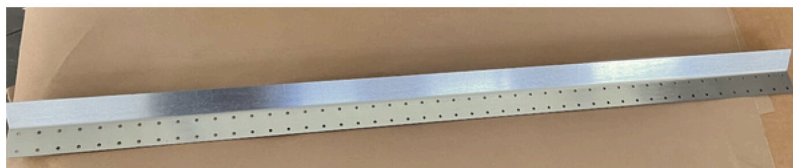

Modern and Rockface Mantel

Wall Mounting Bracket

Our wall mounting bracket is galvanized steel plate with predrilled holes to make for easy mounting. We also include the screws you will need for mounting.